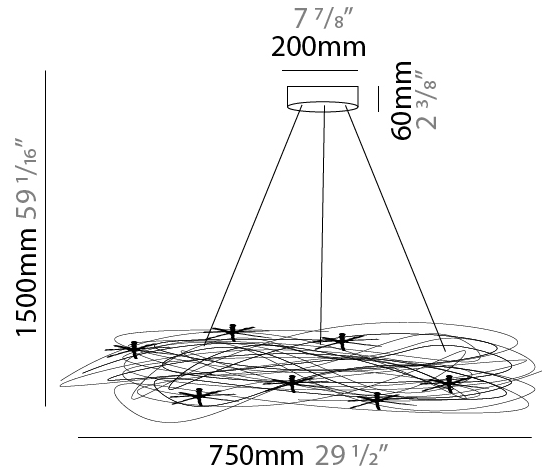

D131271

base number

1. To build a product code in our configurator select the specify button on the base model # product page
2. To build a manual product code on this datasheet choose from the options listed below in blue font and add the suffix to the base model #

GENERAL

Series: Confusione
Brand: Knikerboker
Division: Design
Mounting Type: Suspension
Mounting Location: Ceiling
Subcategory: Ambient

PHYSICAL

Shape: Round
Diameter (mm): 750
Diameter (in): 29 1/2
Extension (mm): 2000
Extension (in): 78 3/4
Light Distribution: Direct / Indirect
Fixture Finish: ANA
Fixture Material: Anodized Aluminum
Cable Details: 3 Silicon Cable 2000mm / 78 3/4

ELECTRICAL

Number of Lamps: 10
Lamp Type: LED
Input Wattage (W): 12
Bulb Included: Bulb Included
Total Output Wattage (W): 10
Max. Wattage Per Lamp (W): 1
Lamp Base: G4
Dimming: 0-10V Dimming / Phase Dimming (120Vac Only)
Driver Included: Yes
Driver Location: Integrated
Driver Type: Constant Voltage - Universal
Driver Class: Class 2
Input Voltage (V): 120 - 277
Output Voltage (V): 12
Lamp Voltage (V): 12
Upon Request: (Not included - see components) Remote: 0-10Vdc dimming / Phase dimming @120Vac only / (Included) Integral Non-dimming 277Vac

LED

Color Temperature (°K): 3000
Max. Delivered Lumen (lm): 800
CRI: >80 CRI

OPTICAL

RATINGS AND CERTIFICATIONS

Certified By: CSA Certified to UL and CSA Standards
IP rating: IP20

PROJECT	
TYPE	
SPECIFIER	
QUANTITY	
DATE