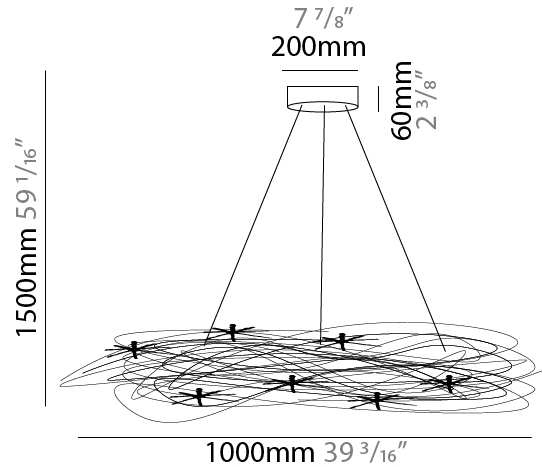

base number

1. To build a product code in our configurator select the specify button on the base model # product page
2. To build a manual product code on this datasheet choose from the options listed below in blue font and add the suffix to the base model #

GENERAL

Series: Confusione
Brand: Knikerboker
Division: Design
Mounting Type: Suspension
Mounting Location: Ceiling
Subcategory: Ambient

PHYSICAL

Shape: Curves
Diameter (mm): 1000
Diameter (in): 39 ³/₁₆
Height (mm): 1500
Height (in): 59 ¹/₁₆
Max. Overall Height (mm): 1500
Max. Overall Height (in): 59 ¹/₁₆
Light Distribution: Direct / Indirect
Fixture Finish: ANA
Fixture Material: Anodized Aluminum
Cable Details: 3 Steel Cable 2000mm

ELECTRICAL

Number of Lamps: 15
Lamp Type: LED
Bulb Included: Bulb Included
Total Output Wattage (W): 15
Max. Wattage Per Lamp (W): 1
Lamp Base: G4
Dimming: 0-10V Dimming / Phase Dimming (120Vac Only)
Driver Included: Yes
Driver Location: Integrated
Driver Type: Constant Voltage - 120Vac
Driver Class: Class 2
Input Voltage (V): 120 - 277
Output Voltage (V): 12
Lamp Voltage (V): 12
Upon Request: (Not included - see components) Remote: 0-10Vdc dimming / Phase dimming @120Vac only / 277Vac

LED

Number of LEDs: 15
Color Temperature (°K): 3000
Max. Delivered Lumen (lm): 1200
CRI: >80 CRI

OPTICAL

RATINGS AND CERTIFICATIONS

Certified By: Certified for North American Standards
IP rating: IP20

PROJECT	
TYPE	
SPECIFIER	
QUANTITY	
DATE