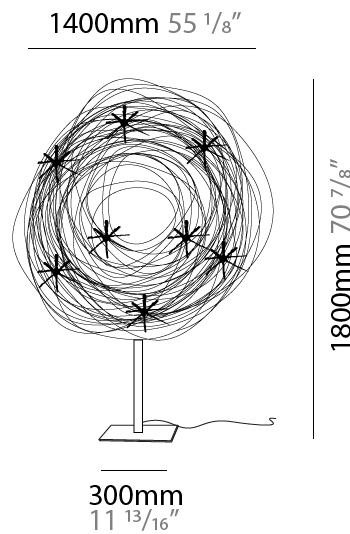

PROJECT
TYPE
SPECIFIER
QUANTITY
DATE

CONFUSIONE PORTABLE

D134048

base number

1. To build a product code in our configurator select the specify button on the base model # product page
2. To build a manual product code on this datasheet choose from the options listed below in blue font and add the suffix to the base model #

GENERAL

Series: Confusione
Brand: Knikerboker
Division: Design
Mounting Type: Portable
Mounting Location: Floor
Subcategory: Floor

PHYSICAL

Shape: Curves
Length (mm): 1400
Length (in): 55 1/8
Width (mm): 300
Width (in): 11 13/16
Height (mm): 1800
Height (in): 70 7/8
Light Distribution: Direct / Indirect
Fixture Finish: ANA
Fixture Material: Anodized Aluminum
Cable Details: Anodized Aluminum Wire 1400mm / 55 1/8"
Upon Request: Bolt Down

ELECTRICAL

Number of Lamps: 40
Lamp Type: LED
Input Wattage (W): 48
Bulb Included: Bulb Included
Total Output Wattage (W): 40
Max. Wattage Per Lamp (W): 1
Lamp Base: G4
Dimming: Non-Dimmable
Driver Included: Yes
Driver Location: Integrated
Driver Type: Constant Voltage - Universal
Driver Class: Class 2
Input Voltage (V): 120 - 277
Output Voltage (V): 12
Lamp Voltage (V): 12
Upon Request: Integral Non-dimming 277Vac

LED

Color Temperature (°K): 3000
Max. Delivered Lumen (lm): 3200
CRI: >80 CRI

OPTICAL

RATINGS AND CERTIFICATIONS

Certified By: Certified for North American Standards
IP rating: IP20