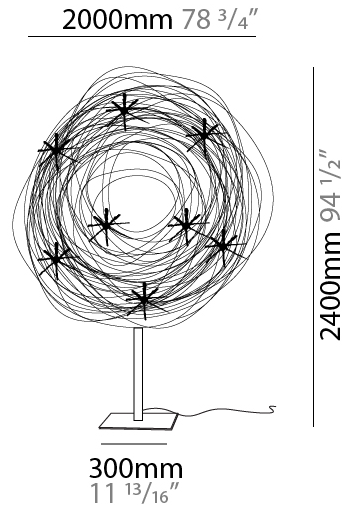

CONFUSIONE PORTABLE

D134049

base number

1. To build a product code in our configurator select the specify button on the base model # product page
2. To build a manual product code on this datasheet choose from the options listed below in blue font and add the suffix to the base model #

GENERAL

Series: Confusione
Brand: Knikerboker
Division: Design
Mounting Type: Portable
Mounting Location: Floor
Subcategory: Floor

PHYSICAL

Shape: Curves
Length (mm): 2000
Length (in): 78 3/4
Width (mm): 300
Width (in): 11 13/16
Height (mm): 2400
Height (in): 94 1/2
Light Distribution: Direct / Indirect
Fixture Finish: ANA
Fixture Material: Anodized Aluminum
Upon Request: Bolt Down

ELECTRICAL

Number of Lamps: 50
Lamp Type: LED
Input Wattage (W): 60
Bulb Included: Bulb Included
Total Output Wattage (W): 50
Max. Wattage Per Lamp (W): 1
Lamp Base: G4
Dimming: Non-Dimmable
Driver Included: Yes
Driver Location: Integrated
Driver Type: Constant Voltage - Universal
Driver Class: Class 2
Input Voltage (V): 120 - 277
Output Voltage (V): 12
Lamp Voltage (V): 12
Upon Request: Integral Non-dimming 277Vac

LED

Color Temperature (°K): 3000
Max. Delivered Lumen (lm): 4000
CRI: >80 CRI

OPTICAL

RATINGS AND CERTIFICATIONS

Certified By: Certified for North American Standards
IP rating: IP20

PROJECT
TYPE
SPECIFIER
QUANTITY
DATE