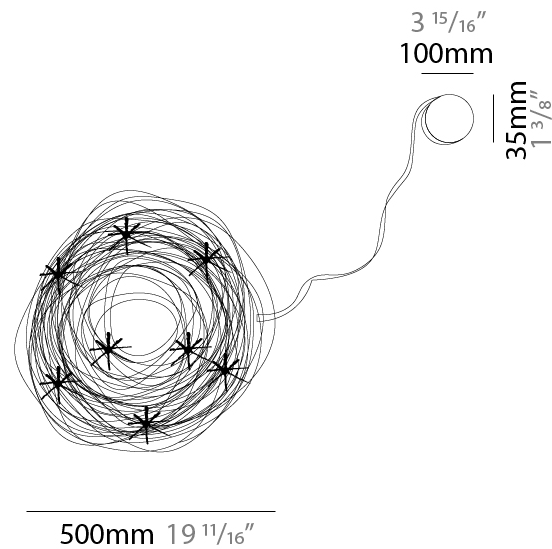

CONFUSIONE SURFACE

D133009

base number

1. To build a product code in our configurator select the specify button on the base model # product page
2. To build a manual product code on this datasheet choose from the options listed below in blue font and add the suffix to the base model #

GENERAL

Series: Confusione
Brand: Knikerboker
Division: Design
Mounting Type: Surface
Mounting Location: Wall
Subcategory: Ambient

PHYSICAL

Shape: Abstract
Diameter (mm): 500
Diameter (in): 19 ¹¹/₁₆
Height (mm): 500
Height (in): 19 ¹¹/₁₆
Light Distribution: Direct / Indirect
Fixture Finish: ANA
Fixture Material: Aluminum

ELECTRICAL

Number of Lamps: 10
Lamp Type: LED
Input Wattage (W): 12
Bulb Included: Bulb Included
Total Output Wattage (W): 10
Max. Wattage Per Lamp (W): 1
Lamp Base: G4
Dimming: Non-Dimmable
Driver Included: Yes
Driver Location: Integrated
Driver Type: Constant Voltage - Universal
Driver Class: Class 2
Input Voltage (V): 120 - 277
Output Voltage (V): 12
Upon Request: Remote: 0-10Vdc dimming / Phase dimming @120Vac only

LED

Number of LEDs: 10
Color Temperature (°K): 3000
Max. Delivered Lumen (lm): 800
CRI: >80 CRI

OPTICAL

RATINGS AND CERTIFICATIONS

Certified By: Certified for North American Standards
IP rating: IP20

PROJECT
TYPE
SPECIFIER
QUANTITY
DATE