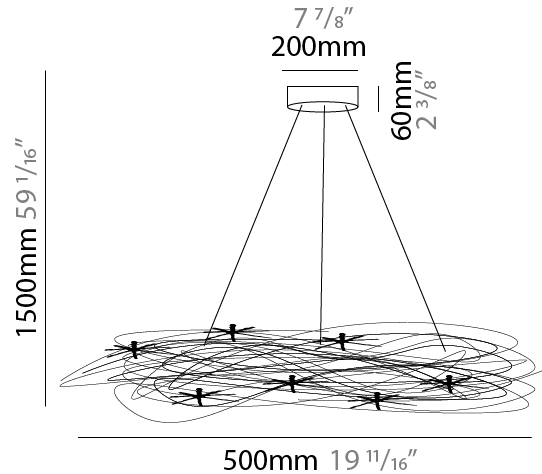

PROJECT	
TYPE	
SPECIFIER	
QUANTITY	
DATE	

CONFUSIONE SUSPENSION

D131145

base number

1. To build a product code in our configurator select the specify button on the base model # product page
2. To build a manual product code on this datasheet choose from the options listed below in blue font and add the suffix to the base model #

GENERAL

Series: Confusione
Brand: Knikerboker
Division: Design
Mounting Type: Suspension
Mounting Location: Ceiling
Subcategory: Pendant

PHYSICAL

Shape: Round
Diameter (mm): 500
Diameter (in): 19 11/16
Light Distribution: Direct / Indirect
Fixture Material: Anodized Aluminum
Cable Details: 3 Steel Cable 1500m / 59 1/16"

ELECTRICAL

Number of Lamps: 10
Lamp Type: LED
Bulb Included: Bulb Included
Total Output Wattage (W): 10
Max. Wattage Per Lamp (W): 1
Lamp Base: G4
Dimming: 0-10V Dimming / Phase Dimming (120Vac Only)
Driver Included: Yes
Driver Location: Remote
Driver Type: Constant Voltage - 120Vac
Driver Class: Class 2
Input Voltage (V): 120 - 277
Output Voltage (V): 12
Upon Request: (Not included - see components) Remote: 0-10Vdc dimming / Phase dimming @120Vac only / 277Vac

LED

OPTICAL

RATINGS AND CERTIFICATIONS

Certified By: Certified for North American Standards
IP rating: IP20