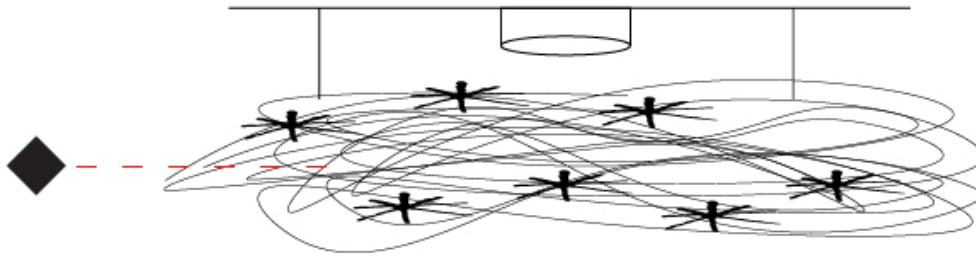

D132000

PROJECT	_____
TYPE	_____
SPECIFIER	_____
QUANTITY	_____
DATE	_____