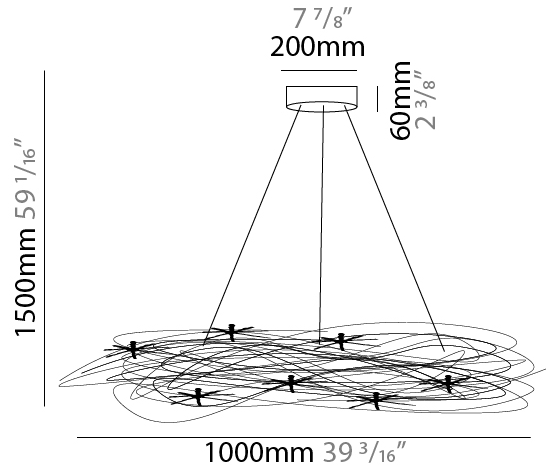

CONFUSIONE SUSPENSION

D131272

base number

1. To build a product code in our configurator select the specify button on the base model # product page
2. To build a manual product code on this datasheet choose from the options listed below in blue font and add the suffix to the base model #

GENERAL

Series: Confusione
Brand: Knikerboker
Division: Design
Mounting Type: Suspension
Mounting Location: Ceiling
Subcategory: Ambient

PHYSICAL

Shape: Round
Diameter (mm): 1000
Diameter (in): 39 ³/₈
Extension (mm): 2000
Extension (in): 78 ³/₄
Light Distribution: Direct / Indirect
Fixture Finish: ANA
Fixture Material: Anodized Aluminum
Cable Details: Silicon Cable 2000mm / 78 3/4

ELECTRICAL

Number of Lamps: 25
Lamp Type: LED
Input Wattage (W): 30
Bulb Included: Bulb Included
Total Output Wattage (W): 25
Max. Wattage Per Lamp (W): 1
Lamp Base: G4
Dimming: 0-10V Dimming / Phase Dimming (120Vac Only)
Driver Included: Yes
Driver Location: Integrated
Driver Type: Constant Voltage - Universal
Driver Class: Class 2
Input Voltage (V): 120 - 277
Output Voltage (V): 12
Lamp Voltage (V): 12
Upon Request: (Not included - see components) Remote: 0-10Vdc dimming / Phase dimming @120Vac only / (Included) Integral Non-dimming 277Vac

LED

Color Temperature (°K): 3000
Max. Delivered Lumen (lm): 2000
CRI: >80 CRI

OPTICAL

RATINGS AND CERTIFICATIONS

Certified By: CSA Certified to UL and CSA Standards
IP rating: IP20