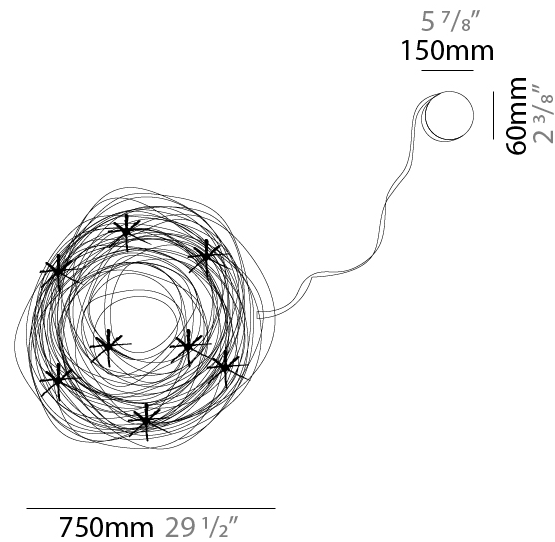

CONFUSIONE SURFACE

D133083

base number

1. To build a product code in our configurator select the specify button on the base model # product page
2. To build a manual product code on this datasheet choose from the options listed below in blue font and add the suffix to the base model #

GENERAL

Series: Confusione
Brand: Knikerboker
Division: Design
Mounting Type: Surface
Mounting Location: Wall
Subcategory: Ambient

PHYSICAL

Shape: Curves
Diameter (mm): 750
Diameter (in): 29 1/2
Light Distribution: Direct / Indirect
Fixture Finish: ANA
Fixture Material: Anodized Aluminum

ELECTRICAL

Number of Lamps: 10
Lamp Type: LED
Input Wattage (W): 12
Bulb Included: Bulb Included
Total Output Wattage (W): 10
Max. Wattage Per Lamp (W): 1
Lamp Base: G4
Dimming: 0-10V Dimming / Phase Dimming (120Vac Only)
Driver Included: Yes
Driver Location: Integrated
Driver Type: Constant Voltage - Universal
Driver Class: Class 2
Input Voltage (V): 120 - 277
Output Voltage (V): 12
Upon Request: (Not included - see components) Remote: 0-10Vdc dimming / Phase dimming @120Vac only / (Included) Integral: Non-dimming 277Vac

LED

Color Temperature (°K): 3000
Max. Delivered Lumen (lm): 800
CRI: >80 CRI

OPTICAL

RATINGS AND CERTIFICATIONS

Certified By: Certified for North American Standards
IP rating: IP20

PROJECT	
TYPE	
SPECIFIER	
QUANTITY	
DATE