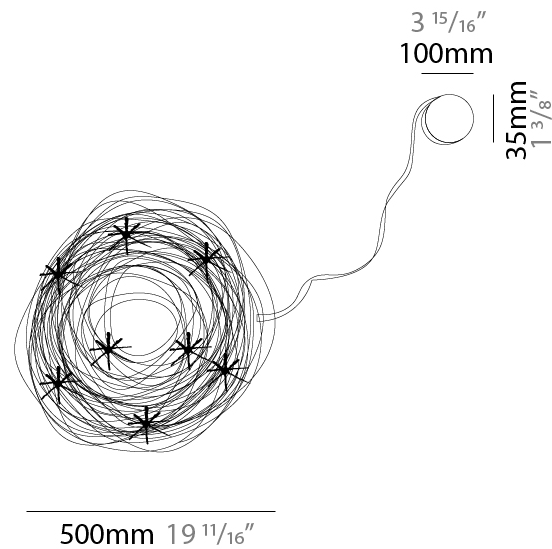

CONFUSIONE SURFACE

D133082

base number

1. To build a product code in our configurator select the specify button on the base model # product page
2. To build a manual product code on this datasheet choose from the options listed below in blue font and add the suffix to the base model #

GENERAL

Series: Confusione
Brand: Knikerboker
Division: Design
Mounting Type: Surface
Mounting Location: Wall
Subcategory: Ambient

PHYSICAL

Shape: Abstract
Diameter (mm): 500
Diameter (in): 19 ¹¹/₁₆
Light Distribution: Direct / Indirect
Fixture Finish: ANA
Fixture Material: Anodized Aluminum

ELECTRICAL

Number of Lamps: 20
Lamp Type: LED
Input Wattage (W): 24
Bulb Included: Bulb Included
Total Output Wattage (W): 20
Max. Wattage Per Lamp (W): 1
Lamp Base: G4
Dimming: 0-10V Dimming / Phase Dimming (120Vac Only)
Driver Included: Yes
Driver Type: Constant Voltage - Universal
Driver Class: Class 2
Input Voltage (V): 120 - 277
Output Voltage (V): 12
Upon Request: (Not included - see components) Remote: 0-10Vdc dimming / Phase dimming @120Vac only / (Included) Integral: Non-dimming 277Vac

LED

Number of LEDs: 20
Color Temperature (°K): 3000
Max. Delivered Lumen (lm): 1600
CRI: >80 CRI

OPTICAL

RATINGS AND CERTIFICATIONS

Certified By: Certified for North American Standards
IP rating: IP20

PROJECT
TYPE
SPECIFIER
QUANTITY
DATE