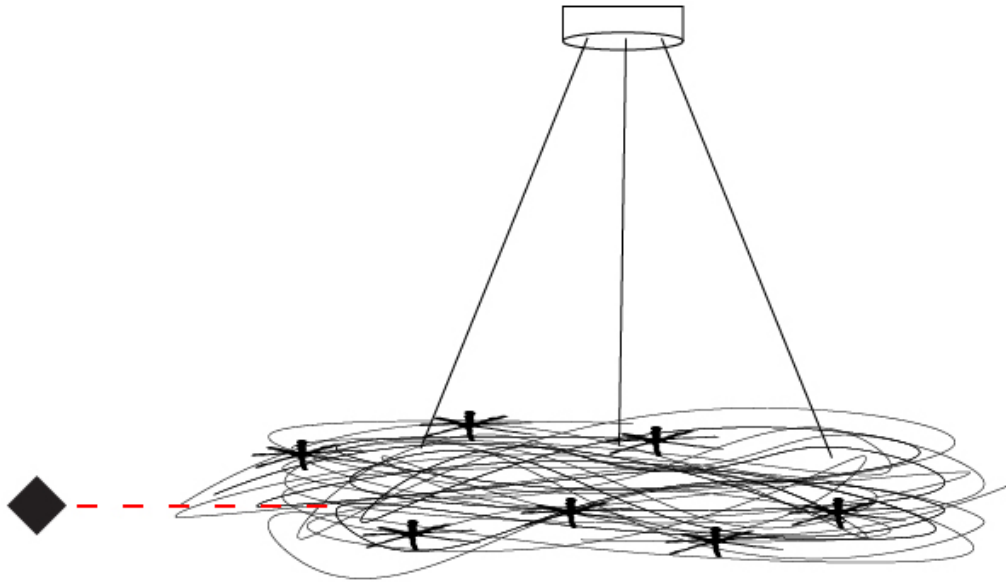

D131271

PROJECT

TYPE

SPECIFIER

QUANTITY

DATE

D